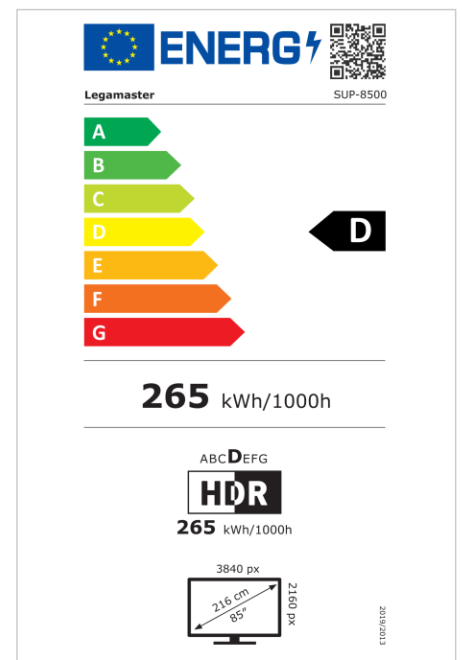

Art.No. **7-804100-85CH**

GTIN **8713797101820**

SUPREME touch monitor

SUP-8500 CH

Display

- Display diagonal: 85 inch
- Display technology: LCD
- Backlight type: Direct LED
- Display resolution: 3840 x 2160 px | 4K Ultra HD
- Display brightness: 500 cd/m²
- Display number of colours: 1.073 billion colours
- Contrast ratio (static): 5000:1
- Display refresh rate: 60 fps
- Response time: 8 ms
- Viewing angle: H: 178° / V: 178°
- Display control: Touch OSD
- Lifespan: 50000 Hours
- Durability: 24/7
- Screen orientation: Landscape

Touch system

- Touch technology: Multi-touch
- Number of touch points: 20
- Touch accuracy: 1 mm
- Touch system response time: 150 ms
- Touch resolution: 22855 x 12856 px
- Touch interface: 3 x Touch USB, USB C
- Touch operation: Stylus, Finger, Palm